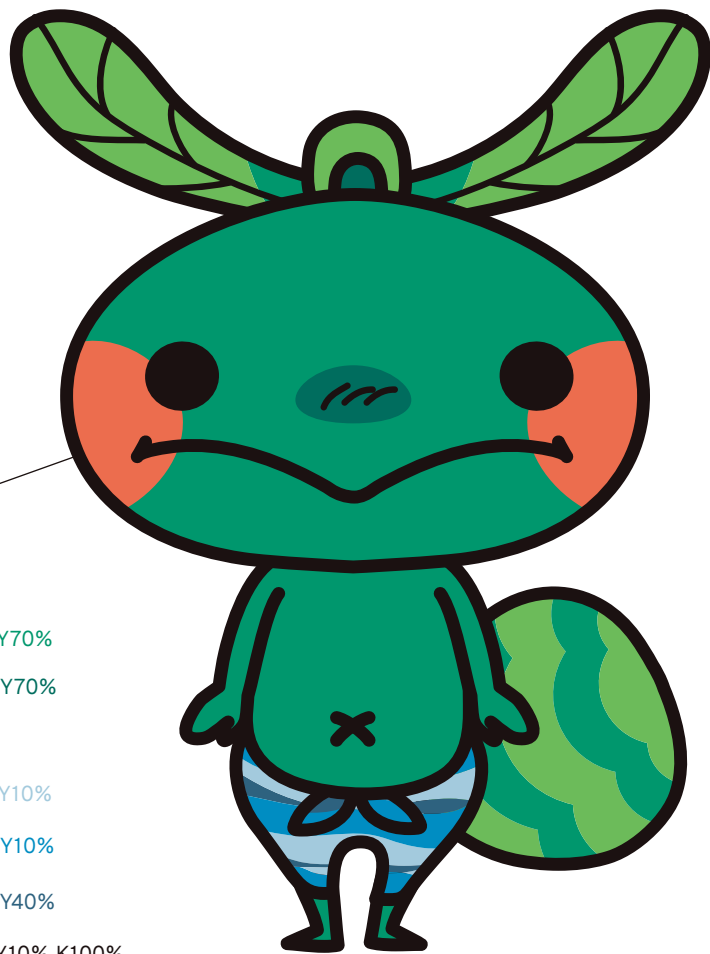

# ■キャラクター グラフィック CMYKデータ

- C60% Y80%
- C85% M15% Y70%
- C90% M50% Y70%
- M70% Y65%
- C40% M10% Y10%
- C80% M30% Y10%
- C85% M60% Y40%
- C15% M10% Y10% K100%

- C20% M15% Y60%
- C50% M15% Y80%
- C50% M15% Y50% K50%